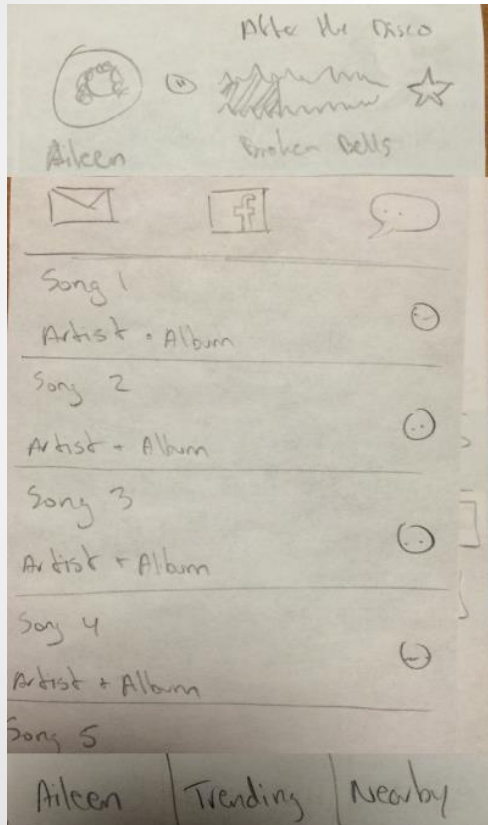

FRIENDS PROFILE