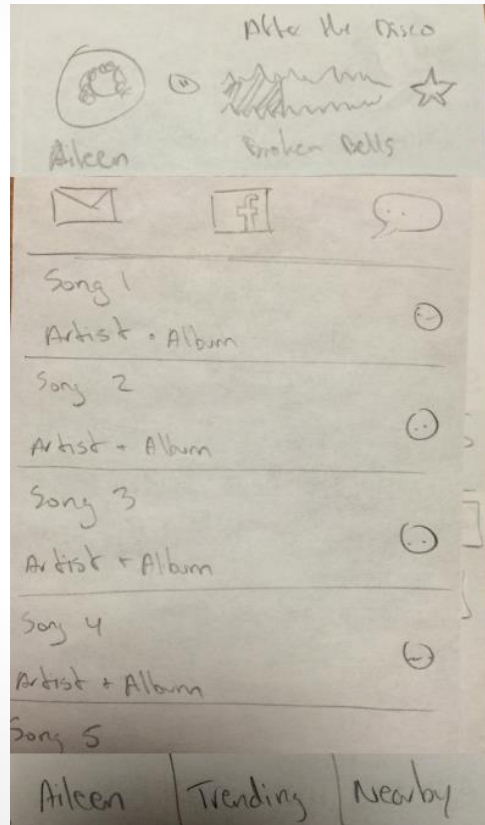

## KEY CHANGES:

- Create an inbox
- Make the UI more clear

**REVISED UI**

# USER PROFILE

- Simplified the interface to reflect simplified app usage
- Gives users more control