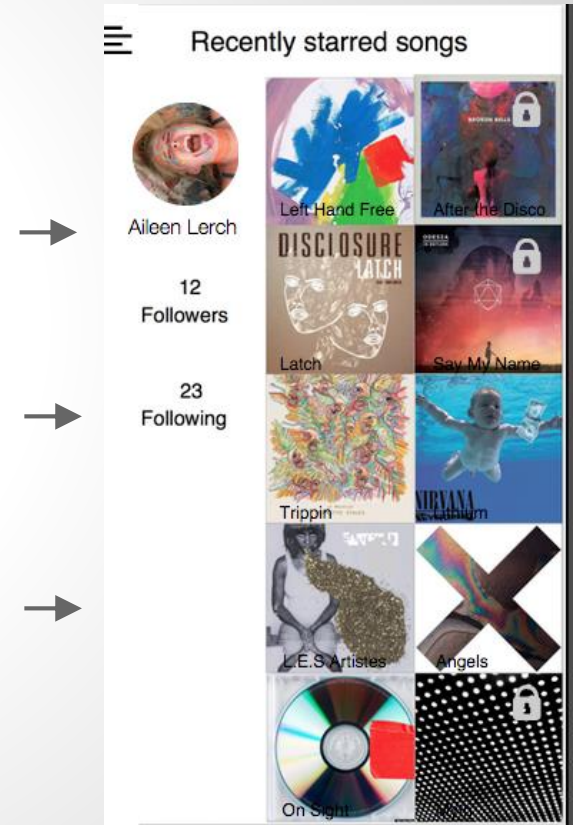

## KEY CHANGES:

- Create an inbox
- Make the UI more clear

**REVISED UI**

# USER PROFILE

- Simplified the interface to reflect simplified app usage
- Gives users more control