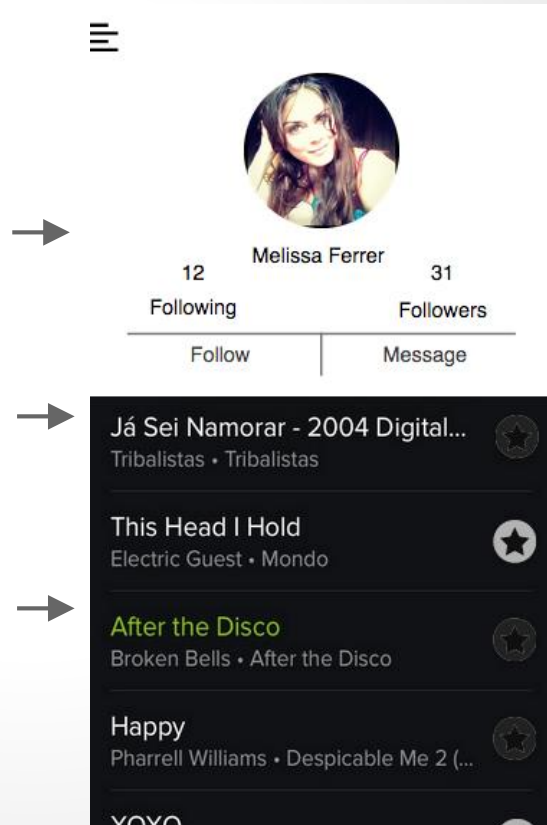

FRIENDS PROFILE